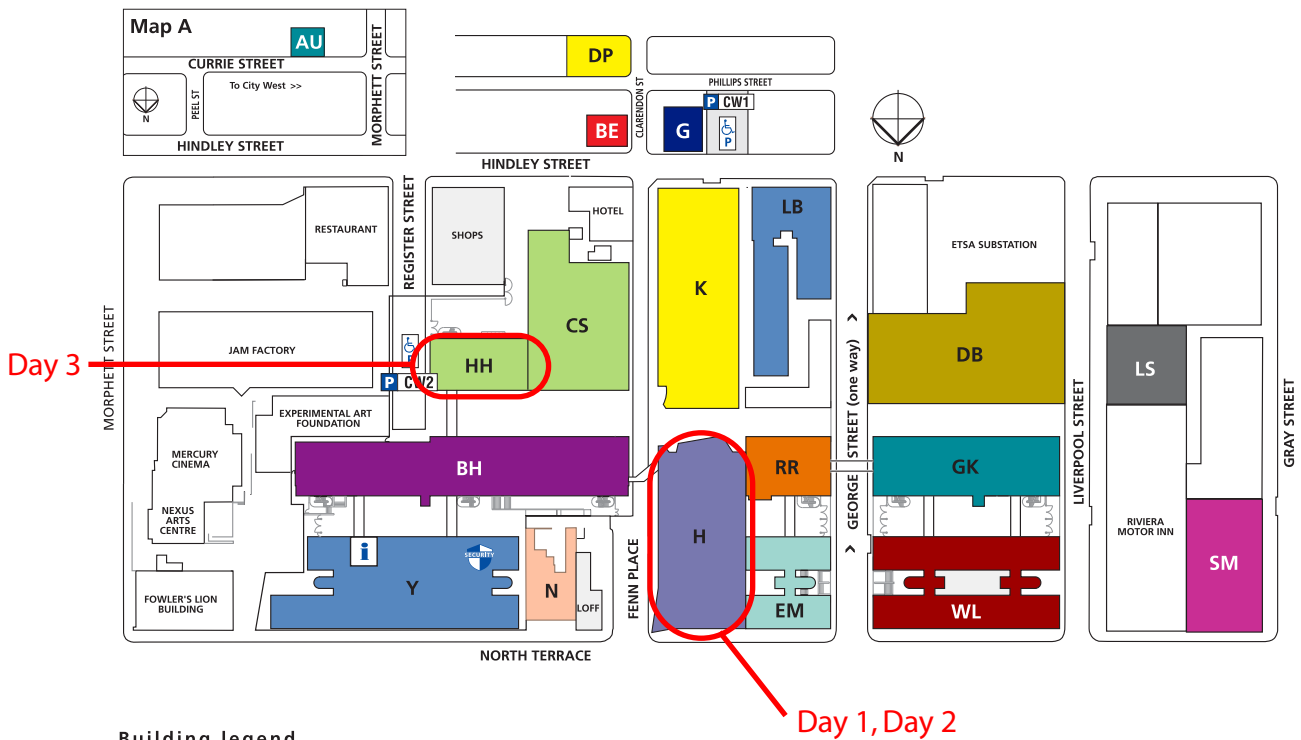

20th International Conference on Artificial Reality and Telexistence

University of South Australia, Adelaide, AU
December 1-3, 2010

City West campus Conference Map

Building legend

- AU 101 Currie Street
- BE 189 Hindley Street
- BH Barbara Hanrahan Building
- CS Catherine Helen Spence Building
- DB Dorrit Black Building
- DP David Pank Building
- EM Elton Mayo Building
- G Child Care Centre
- GK Sir George Kingston Building
- H Hawke Building
- HH Sir Hans Heysen Building
- K Kaurna
- LB Law Building
- LS Liverpool Street Studios
- N 58-60 North Terrace
- RR Rowland Rees Building
- SM 27-29 North Terrace
- WL Way Lee Building
- Y Yungondi Building

	Location
Allan Scott Auditorium	H
Australia Post	Y
Bookshop	BH
Cafe	K
Cafeteria	BH
Prayer Rooms	GK